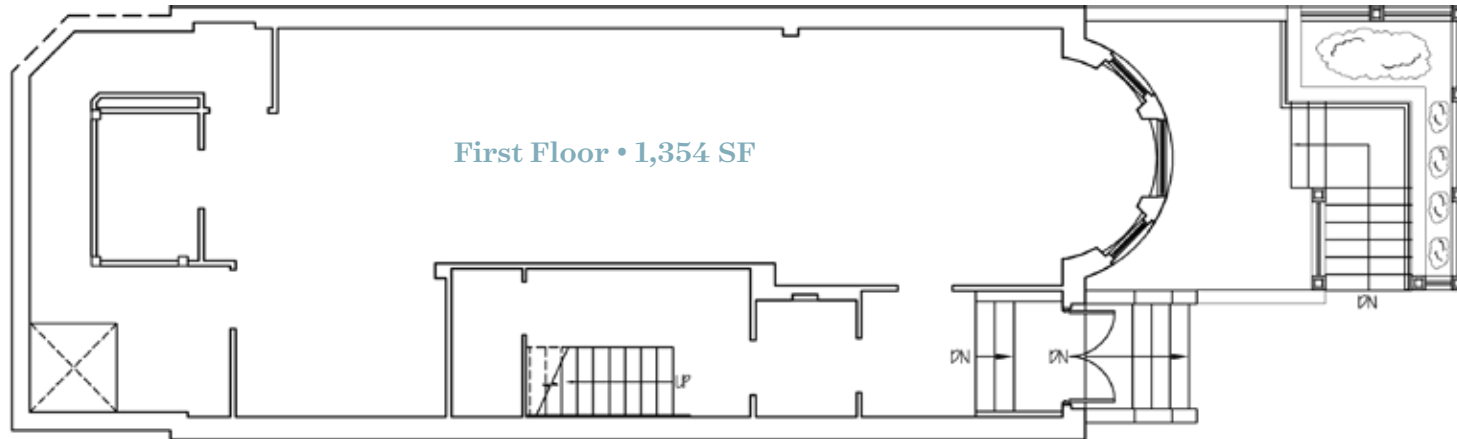

Street Level & First Floor -2,842 Square Feet

FOR RETAIL LEASING INFORMATION, PLEASE CONTACT:
Whitney Gallivan | Boston Realty Advisors | wgallivan@bradvisors.com | 617.850.9612

THENEWBURYCOLLECTION.NET

177 NEWBURY STREET

Lower Level & First Floor - 2,842 Square Feet

ABOUT THE SPACE

APPROXIMATE SIZE

- › 2,842 sf between lower level and first floor
- › Store Frontage 16'

LOCATION

- › Located on the fourth block of Newbury between Dartmouth and Exeter Streets

SITE STATUS

- › Currently Scoop NYC

AVAILABILITY

- › Immediate

COMMENTS

- › Beautiful boutique on one of Newbury Street's best blocks
- › Highly visible location
- › Move in condition

177 NEWBURY STREET

Lower Level & First Floor - 2,842 Square Feet