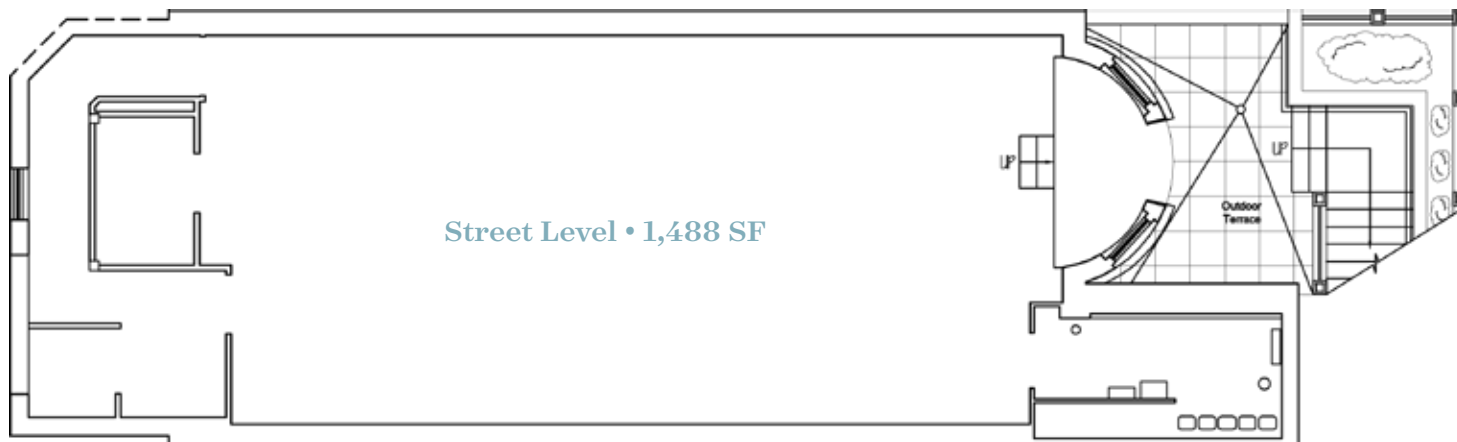

Street Level & First Floor -2,842 Square Feet

FOR RETAIL LEASING INFORMATION, PLEASE CONTACT:
Whitney Gallivan | Boston Realty Advisors | wgallivan@bradvisors.com | 617.850.9612

THENEWBURYCOLLECTION.NET

177 NEWBURY STREET

Lower Level & First Floor - 2,842 Square Feet

ABOUT THE SPACE

APPROXIMATE SIZE

- › 2,842 sf between lower level and first floor
- › Store Frontage 16'

LOCATION

- › Located on the fourth block of Newbury between Dartmouth and Exeter Streets

SITE STATUS

- › Currently Scoop NYC

AVAILABILITY

- › Immediate

COMMENTS

- › Beautiful boutique on one of Newbury Street's best blocks
- › Highly visible location
- › Move in condition

177 NEWBURY STREET

Lower Level & First Floor - 2,842 Square Feet